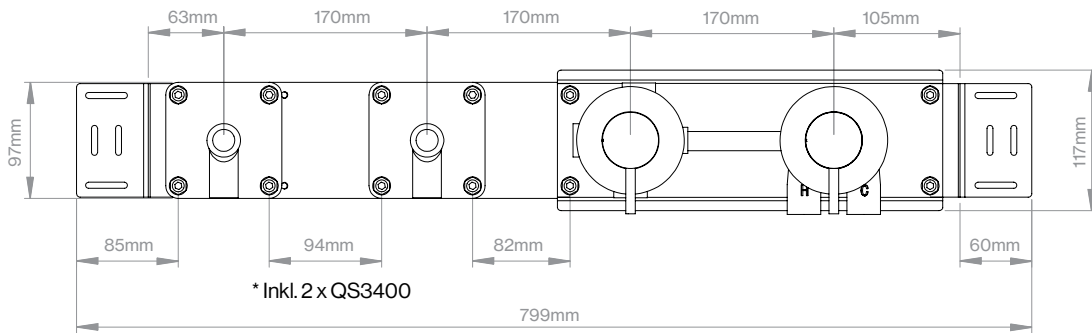

Built-in part one-way shower
QS3601-2425X · 722651316

Shown solution:

	Item number
Built-in part	QS3601-2425X

X = Choose finish