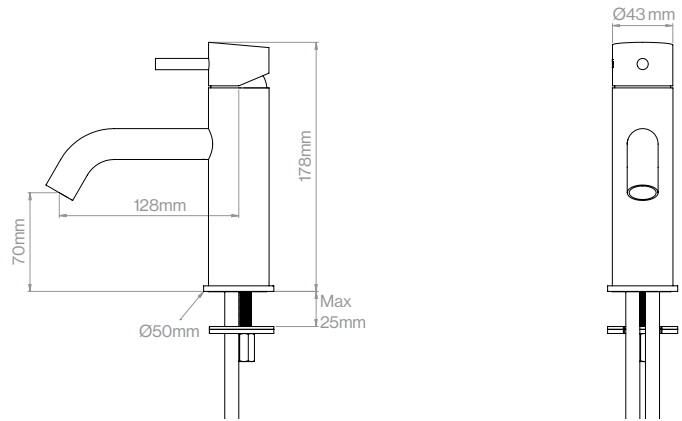

# Dimensional drawings and flow diagrams

**Single hole tap**  
QT1150X

**Allround tap**  
QT1200X

**Kitchen tap**  
QT2100X

We recommend a 35mm tap hole in the surface

**Built-in tap, 190mm**

QT3100 · 702512016 (built-in part only)