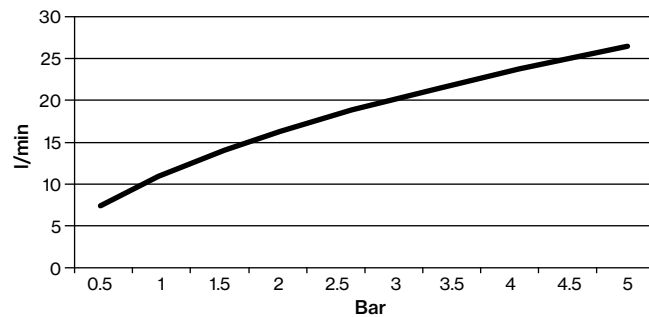

QT3100

Bar	0,5	1	1,5	2	2,5	3	3,5	4	4,5	5
l/min	9,1	13	16	18,6	20,9	23	24,9	26,8	28,3	30