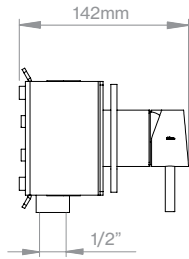

Built-in part one-way shower
QS3601-2425X · 722651316

Shown solution:

	Item number
Built-in part	QS3601-2425X

X = Choose finish