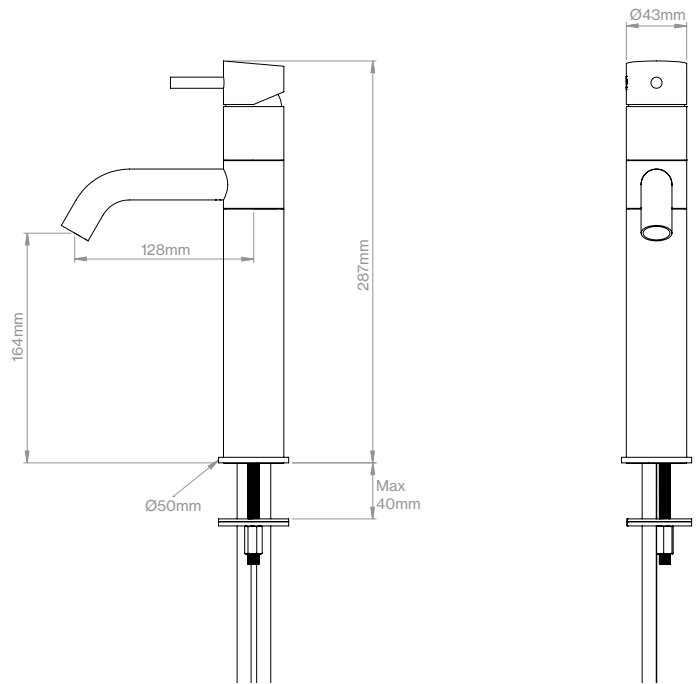

# 3D Product Configurator

With our new product configurator, it's now easier than ever to design your shower solution and present it visually. An intuitive tool that lets you:

- Explore and visualise our built-in shower solutions in 3D
- Switch between finishes
- See the solution in a physical space using AR
- Save and share your configurations

# Dimensional drawings and flow diagrams

**Single hole tap**  
QT1150X

**Allround tap**  
QT1200X

**Kitchen tap**  
QT2100X

We recommend a 35mm tap hole in the surface

**Built-in tap, 190mm**

QT3100 · 702512016 (built-in part only)