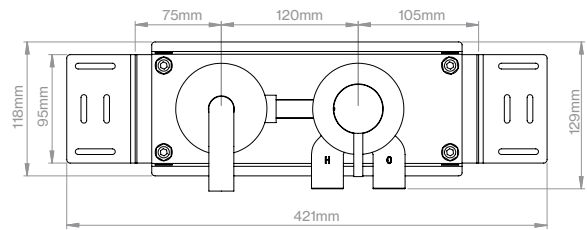

Built-in tap, 190mm

QT3100 · 702512016 (built-in part only)

Shown solution:

	Item number
Built-in part	QT3100
Control for mixer	QA2180X
Spout	QA3180X

X = Choose finish

Built-in tap, 250mm

QT3100 · 702512016 (built-in part only)

Shown solution:

	Item number
Built-in part	QT3100
Control for mixer	QA2180X
Spout	QA3280X

X = Choose finish