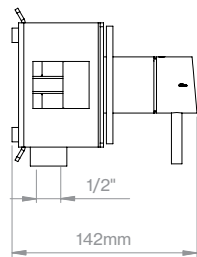

Built-in part two-way shower
QS3300 · 722651004 (Built-in part)

Shown solution:

	Item number
Built-in part	QS3300
Control for diverter	QA2290X
Control for thermostat	QA2390X

X = Choose finish