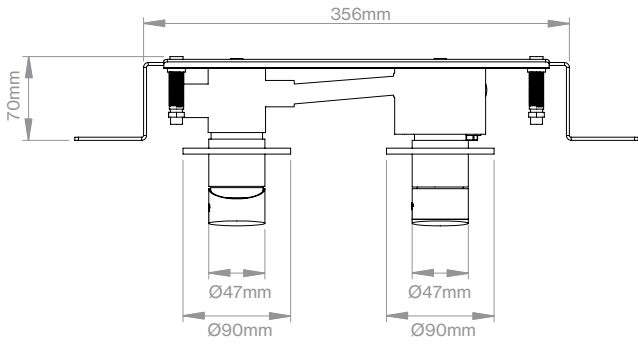

Built-in part one-way shower
QS3601-2425X · 722651316

Shown solution:

	Item number
Built-in part	QS3601-2425X

X = Choose finish