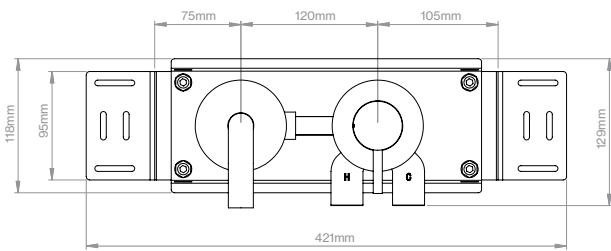

Built-in tap, 190mm

QT3100 · 702512016 (built-in part only)

Shown solution:

	Item number
Built-in part	QT3100
Control for mixer	QA2180X
Spout	QA3180X

X = Choose finish

Built-in tap, 250mm

QT3100 · 702512016 (built-in part only)

Shown solution:

	Item number
Built-in part	QT3100
Control for mixer	QA2180X
Spout	QA3280X

X = Choose finish