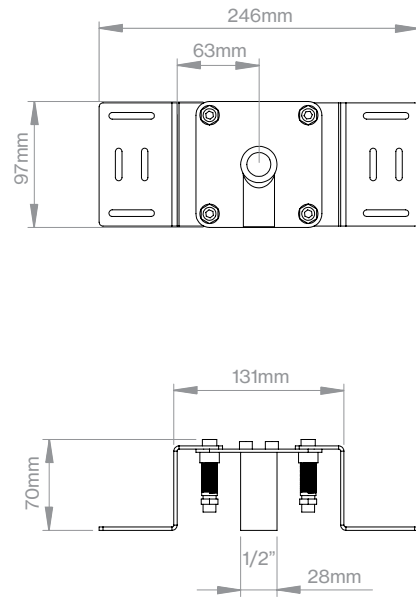

Built-in part 1/2"
QS3400 · 702512804 (Built-in part)

Shown solution:

	Item number
Built-in part	QS3400