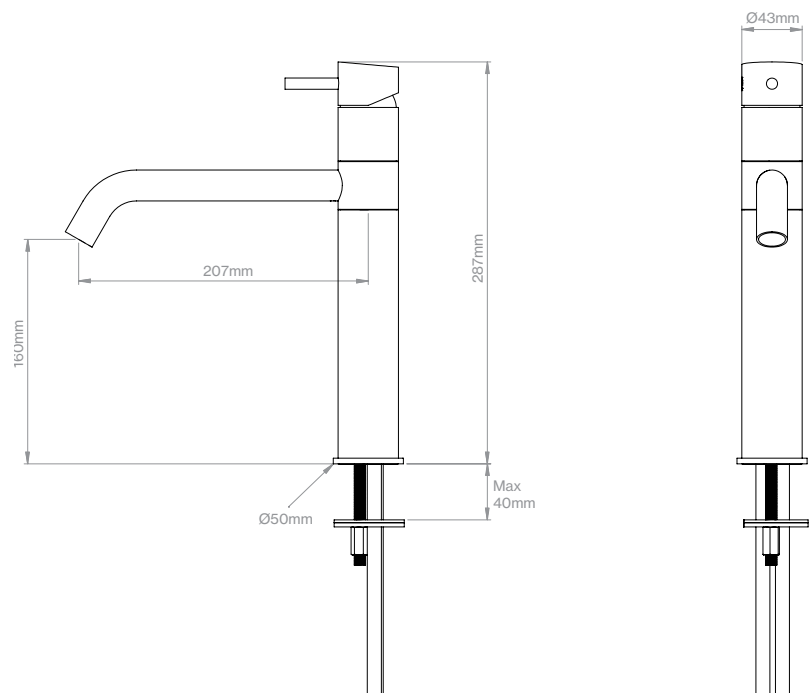

# Dimensional drawings and flow diagrams

**Single hole tap**  
QT1150X

**Allround tap**  
QT1200X

**Kitchen tap**  
QT2100X

We recommend a 35mm tap hole in the surface

**Built-in tap, 190mm**

QT3100 · 702512016 (built-in part only)