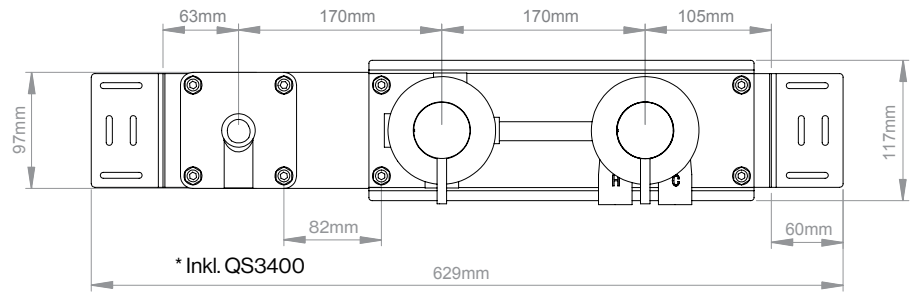

Built-in part one-way shower
QS3601-2425X · 722651316

Shown solution:

	Item number
Built-in part	QS3601-2425X

X = Choose finish