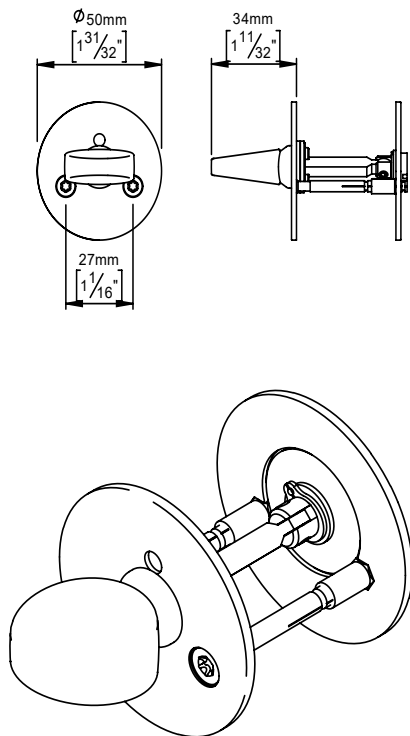

Toilet indicator

Arne Jacobsen collection

Product

5V90, solid rose, cc 27mm, BODA.

Tender text

Arne Jacobsen collection, Toilet indicator AJ, 5V90, solid rose, cc 27mm Boda in satin finished AISI 304 stainless steel. 20-year warranty.

Product specification

Dimensions: 50x50x35mm

Spindle: 5x5mm

Material: stainless steel AISI 304

Surface finish: satin grain 320

[20-year warranty (5 years for coated items)](#)

Available finishes

Spare parts/ accessories

14296174107 - Sectioned bolt set M4x110mm

Mounting

<https://dline.com/mounting-instructions/>

Product care

- Wash down the surfaces using soapy water or mild detergent
- Always thoroughly rinse off with clean water
- To complete the cleaning procedure dry/polish the surface with a soft dry cloth

Please do not use scouring powder, steel wool, chloride based detergents or other aggressive cleaning products as these may damage the surface.