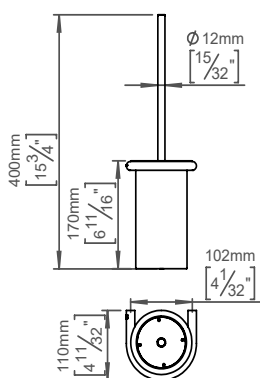

Toilet brush holder

Knud Holscher collection

Product Handle, grey brush, theft proof.

Tender text Knud Holscher collection, toilet brush holder, theft proof, SS handle & grey brush. Manufactured in the highest quality marine grade, AISI 316 stainless steel, protecting against high levels of corrosion. 20-year warranty

Product specification Dimensions: 116x400x110mm
Material: stainless steel AISI 316
Surface finish: satin grain 320, crafted by hand
[20-year warranty (5 years for coated items)](#)