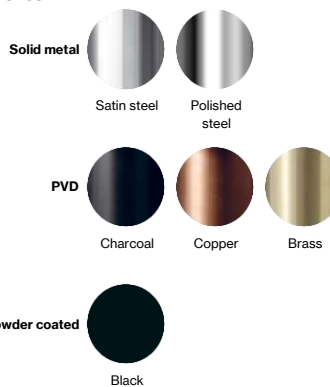

Available finishes

Spare parts/ accessories 14706125134 - toilet brush head, grey, w/inliner
14706102020 - toilet brush handle, SS, w/thread

Mounting <https://dline.com/mounting-instructions/>

Product care

d line products are produced in the highest quality marine grade AISI 316 stainless steel. To sustain the unique d line finish please follow the below instructions: