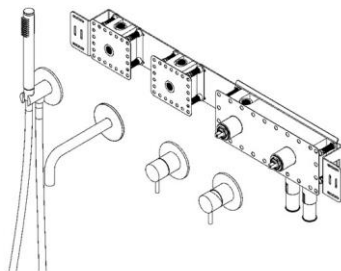

Available finishes

Spare parts/ accessories

QS3200 - Mixer & diverter
QA2190 - Control for mixer
QA2290 - Control for diverter
QS3400 - Built in part for outlet
QS5590 - Wall outlet
QS5410 - Shower hose
QS5320 - Hand shower
QA3190 - Spout

Mounting

<https://dline.com/mounting-instructions/>

Product care

- Wash down the surfaces using soapy water or mild detergent
- Always thoroughly rinse off with clean water
- To complete the cleaning procedure dry/polish the surface with a soft dry cloth

Please do not use scouring powder, steel wool, chloride based detergents or other aggressive cleaning products as these may damage the surface.