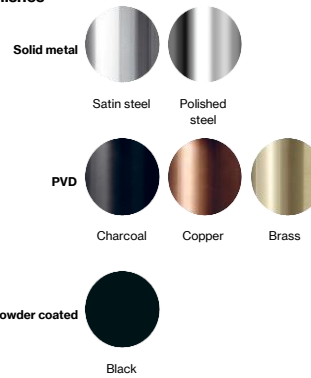

Available finishes

Spare parts/ accessories

QS3200 - Mixer & diverter
QA2190 - Control for mixer
QA2290 - Control for diverter
QS3400 - Built in part for outlet
QS5590 - Wall outlet
QS5410 - Shower hose
QS5320 - Hand shower
QA3190 - Spout

Mounting

<https://dline.com/mounting-instructions/>

Product care

- Wash down the surfaces using soapy water or mild detergent
- Always thoroughly rinse off with clean water
- To complete the cleaning procedure dry/polish the surface with a soft dry cloth

Please do not use scouring powder, steel wool, chloride based detergents or other aggressive cleaning products as these may damage the surface.