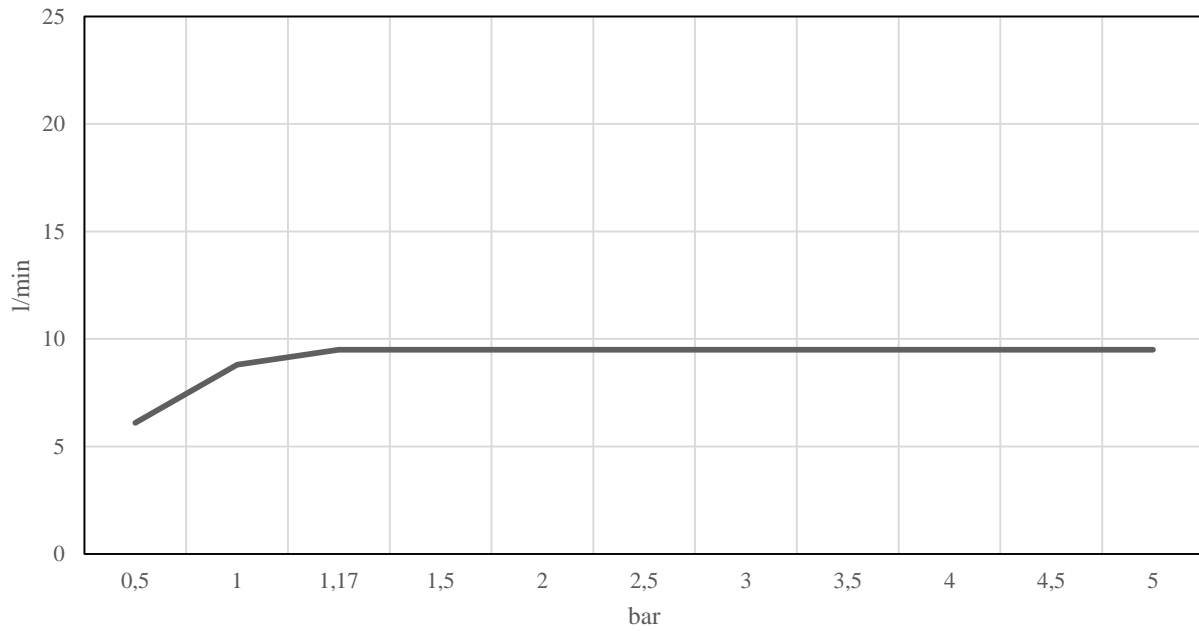

QS3200-190Sxxx (flowrate L/min)