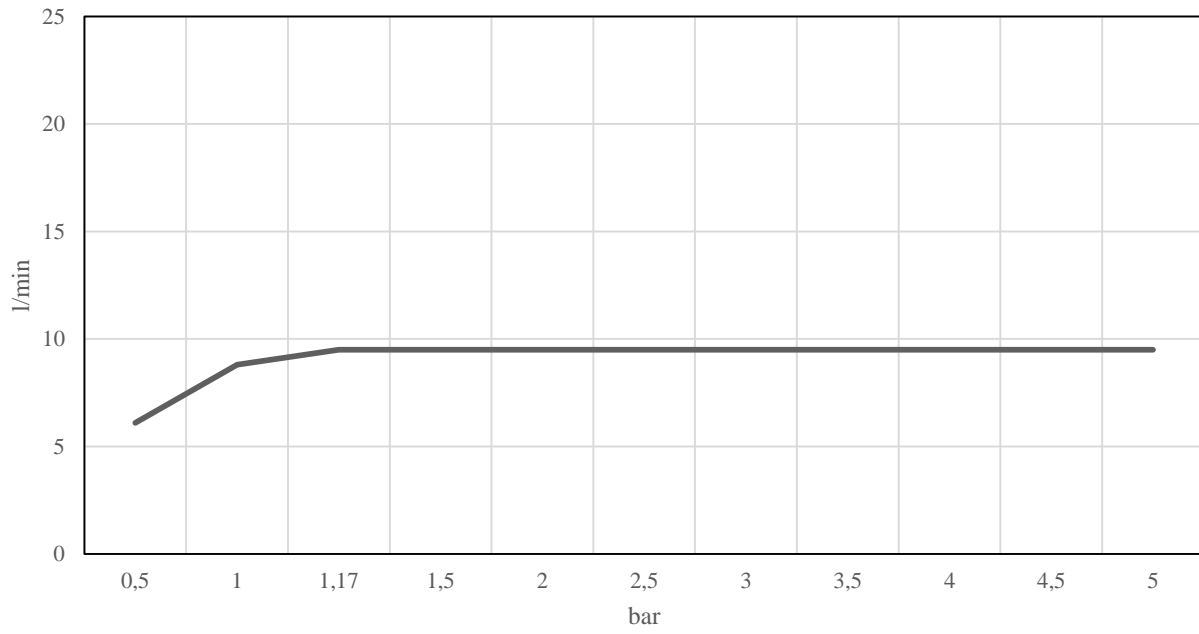

QS3200-190Sxxx (flowrate L/min)