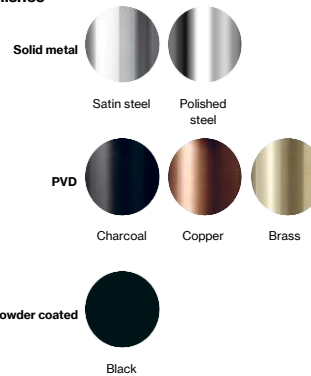

Available finishes

Spare parts/ accessories

QS3200 - Mixer & diverter
QA2190 - Control for mixer
QA2290 - Control for diverter
QS3400 - Built in part for outlet
QS5590 - Wall outlet
QS5410 - Shower hose
QS5320 - Hand shower
QA3190 - Spout

Mounting

<https://dline.com/mounting-instructions/>

Product care

- Wash down the surfaces using soapy water or mild detergent
- Always thoroughly rinse off with clean water
- To complete the cleaning procedure dry/polish the surface with a soft dry cloth