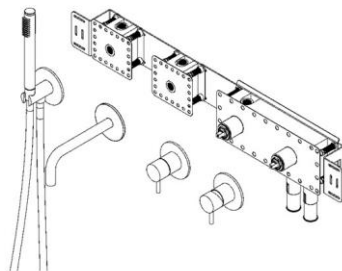

Available finishes

Spare parts/ accessories

QS3200 - Mixer & diverter
QA2190 - Control for mixer
QA2290 - Control for diverter
QS3400 - Built in part for outlet
QS5590 - Wall outlet
QS5410 - Shower hose
QS5320 - Hand shower
QA3190 - Spout

Mounting

<https://dline.com/mounting-instructions/>

Product care

- Wash down the surfaces using soapy water or mild detergent
- Always thoroughly rinse off with clean water
- To complete the cleaning procedure dry/polish the surface with a soft dry cloth